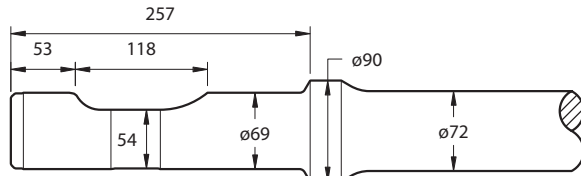

Figure No.

TYPE	ITEM NO.	ITEM CODE	WEIGHT (KG)
------	----------	-----------	-------------

140

Montabert Silver Clip 28 (SC28)

Bobcat 980

Point	620	D705-0620P	18
Chisel	620	D705-0620C	18
Pyramid Pt	620	D705-0620P	18