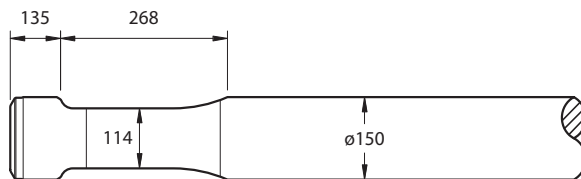

Montabert V43

Point	1250	D014-1250P	172
Chisel	1250	D014-1250C	172
Blunt	1100	D014-1100B	152

143