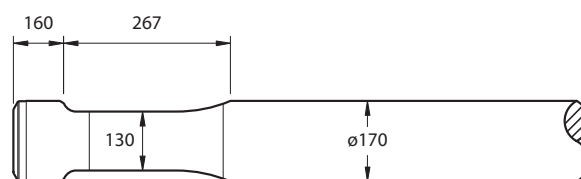

Montabert V53

Point	1400	D016-1400P	230
Chisel	1400	D016-1400C	230
Blunt	1250	D016-1250B	206