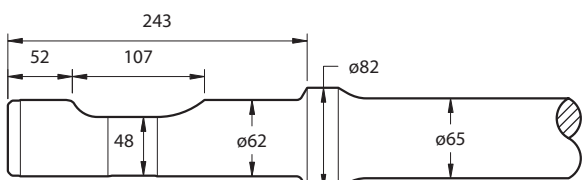

Bobcat 680

Point	550	D703-0550P	9
Chisel	550	D703-0550C	9
Pyramid Pt	550	D703-0550PP	9

139

Montabert Silver Clip 22 (SC22)

Bobcat 880

Point	580	D704-0580P	13
Chisel	580	D704-0580C	13
Pyramid Pt	580	D704-0580PP	13

Figure No.

TYPE	ITEM NO.	ITEM CODE	WEIGHT (KG)
------	----------	-----------	-------------

140

Montabert Silver Clip 28 (SC28)

Bobcat 980

Point	620	D705-0620P	18
Chisel	620	D705-0620C	18
Pyramid Pt	620	D705-0620P	18