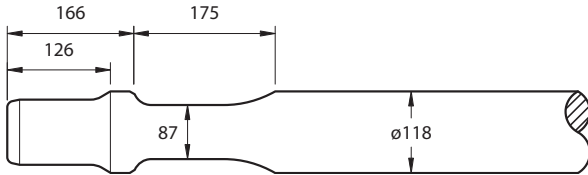

Point	1000
Chisel	1000

D027-1000P	70
D027-1000C	70

Figure No.

TYPE	WEIGHT (KG)	ITEM NO.	WEIGHT (KG)
------	-------------	----------	-------------

134

Montabert 900/900MS/BRH625

Point	1000	D010-1000P	78
Point	1150	D010-1150P	89
Chisel	1000	D010-1000C	78
Chisel	1150	D010-1150C	89
Blunt	1000	D010-1000B	78