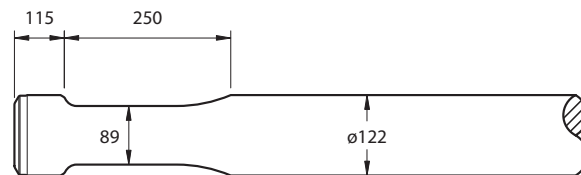

Montabert V32/V32MS/V1200/V1600

Point	1100	D012-1100P	100
Point	1300	D012-1300P	118
Chisel	1100	D012-1100C	100
Chisel	1300	D012-1300C	118
Blunt	1100	D012-1100B	100

142