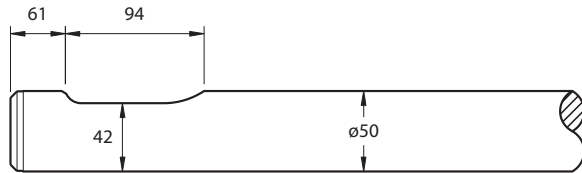

Figure No.

TYPE	ITEM NO.	ITEM CODE	WEIGHT (KG)

128

Montabert 70/70SMS

Bobcat B700

Point	510
Point	710
Chisel	510
Chisel	710

D004-0510P	7
D004-0710P	9
D004-0510C	7
D004-0710C	9

129