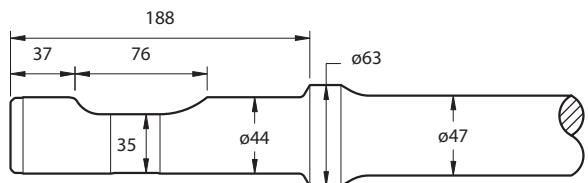

Montabert Silver Clip 12 (SC12)

Bobcat 580