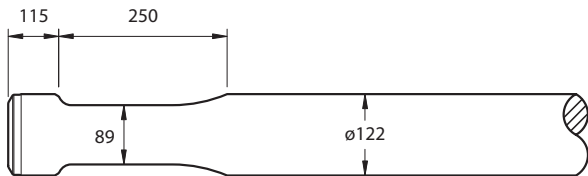

Montabert V1200/V1200MS/V32/V32MS

Point	1100	D012-1100P	100
Point	1300	D012-1300P	118
Chisel	1100	D012-1100C	100
Chisel	1300	D012-1300C	118
Blunt	1100	D012-1100B	100

136