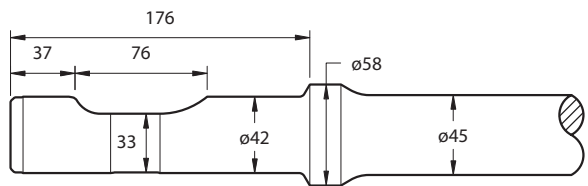

Montabert Silver Clip 08 (SC08)