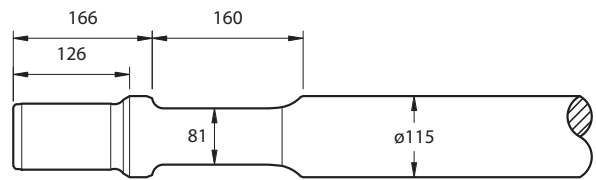

TYPE	QUANTITY	ITEM CODE	WEIGHT (KG)

Figure No.

123

Montabert BRH620

Point	1000	D009-1000P	75
Chisel	1000	D009-1000C	75

124